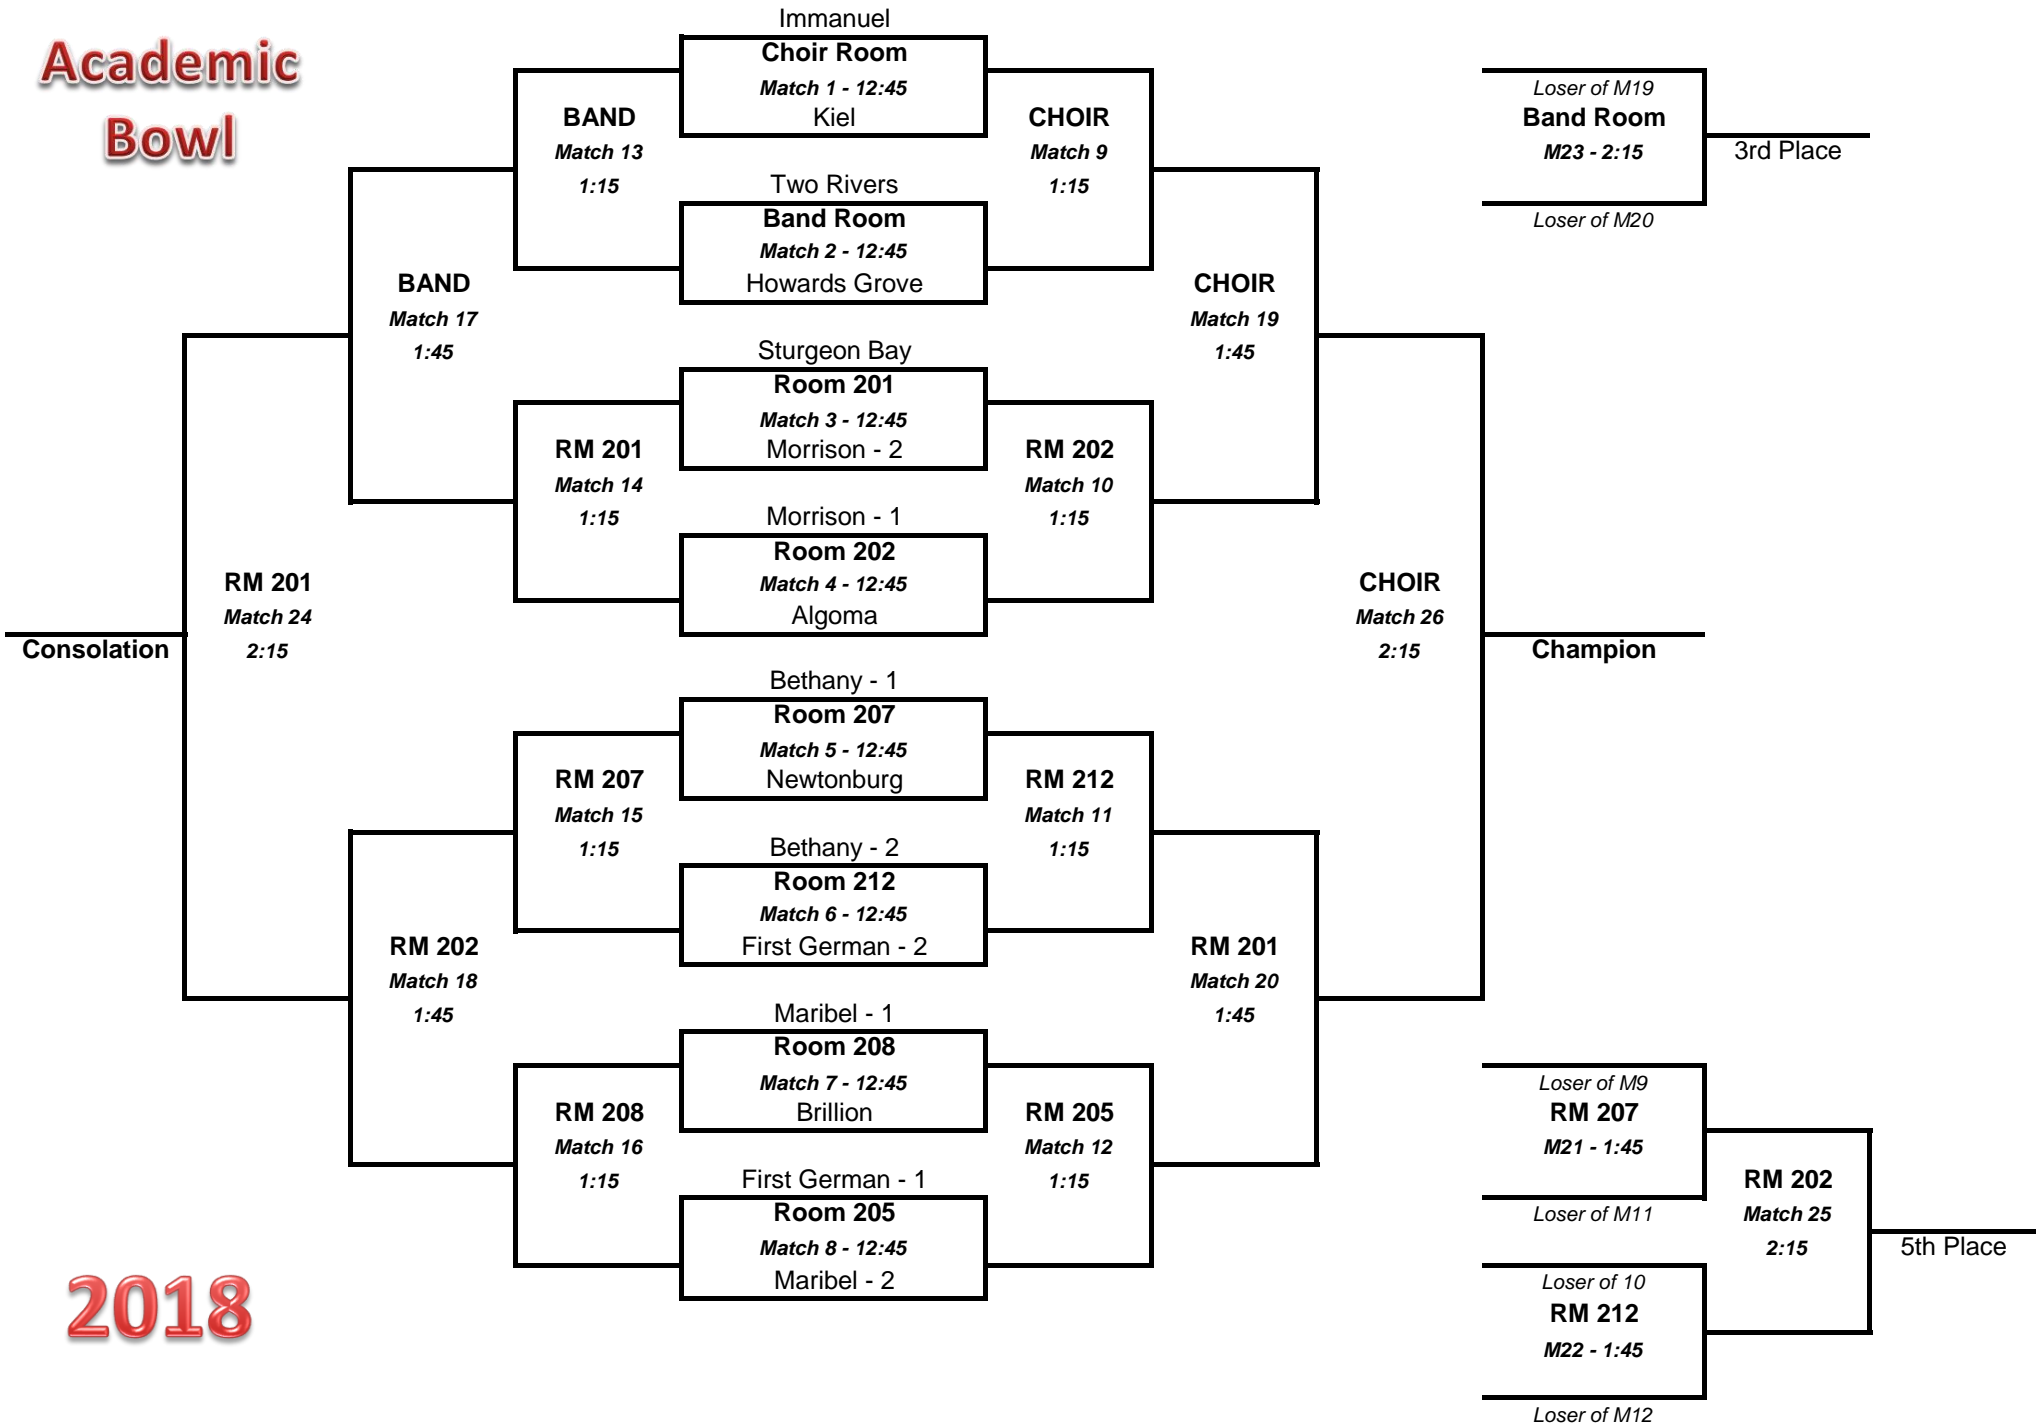

# Academic Bowl

**ROOMS:**  
**Choir Room**  
**Band Room**  
**Room 201**  
**Room 202**  
**Room 207**  
**Room 212**  
**Room 208**  
**Room 205**

12:45  
**Round 1**  
Match #1  
Match #2  
Match #3  
Match #4  
Match #5  
Match #6  
Match #7  
Match #8

1:15  
**Round 2**  
Match #9  
Match #13  
Match #14  
Match #10  
Match #15  
Match #11  
Match #16  
Match #12

1:45  
**Round 3**  
Match #19  
Match #17  
March #20  
Match #18  
Match #21  
Match #22

2:15  
**Round 4**  
Match #26  
Match #23  
Match #24  
Match #25